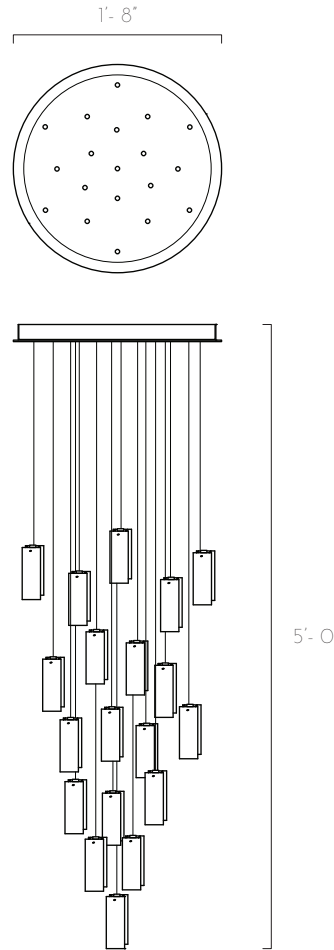

WHITE & AMBER MINI DROPS

19 PENDANTS ROUND CHANDELIER

DESCRIPTION

The 19 White and Amber Mini Drop pendants are crafted with 4 hand made glass pensils powered by a dimmable LED bulb. Staggered down from a round ceiling base. Great contemporary lighting for residential and commercial spaces - staircase, dining table, entrance hall, coffee table, bed side, reception or lobby.

TECHINICAL SPECIFICATIONS

Designed by

AM Studio Team

Category

Pendant Chandelier

Canopy Finish

Powder coated metal in Flat White/ Sparkle Silver

Canopy Size

20\"D x 1.5\"H

Pendant Colour

Amber with Clear (3x units), Clear with Amber (5x units), White with Clear (6x units), Clear with White (5x unit)

Pendant Size

2\"W x 1\"D x 5\"H

Total Drop

5\"H + 2' extra wire for adjustment